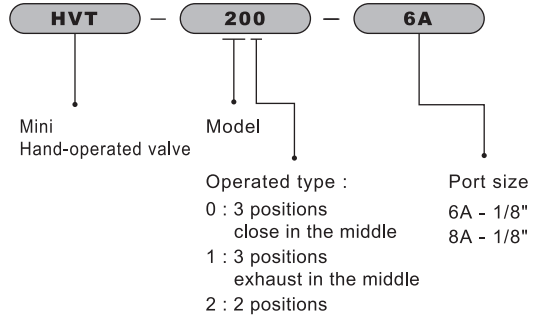

## Specification

Item	Model	HVT - 200	
Fluid		Air	
Pressure range	kgf/cm <sup>2</sup> (Kpa)	0~9.9(0~990)	
Range of service temperature	°C	-5~60°C (No freezing)	
Number of ports		4 ports	
Angle for operated shaft		45° Left and right	
Connection port	Rc(PT)	1/8	1/4
Weight	g	280g	

## External dimension