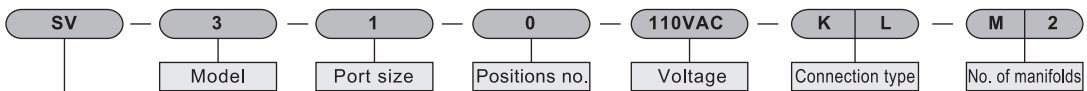

SV SERIES SOLENOID VALVE - SV 310

External Dimensions

CHELIC PNEUMATIC

Internal structure

Dimensions

Single solenoid
3 Ports 2 positions

How to order

Item :
SV series
Solenoid Valve

3 : 300 series

1 : Rc 1/8"

0 : 2 Pos.

24 VDC.
110 VAC.
220 VAC.

L : With LED

1 = 1 set
2 = 2 sets
3 = 3 sets
...