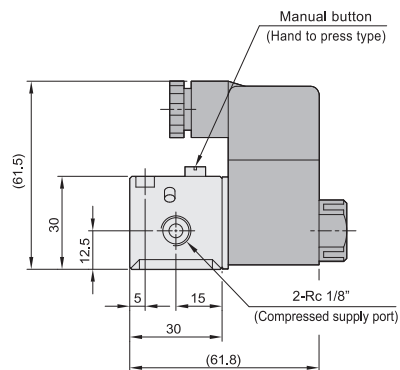

SV SERIES SOLENOID VALVE - SV 310

External Dimensions

CHELIC PNEUMATIC

Internal structure

Dimensions

Single solenoid
3 Ports 2 positions

How to order

Item :
SV series
Solenoid Valve

3 : 300 series

1 : Rc 1/8"

0 : 2 Pos.

24 VDC.
110 VAC.
220 VAC.

L : With LED

1 = 1 set
2 = 2 sets
3 = 3 sets
...