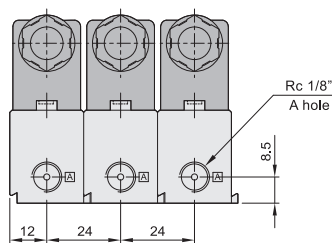

SV SERIES SOLENOID VALVE - SV 310

External Dimensions

CHELIC PNEUMATIC

Internal structure

Dimensions

Single solenoid
3 Ports 2 positions

How to order

Item :
SV series
Solenoid Valve

3 : 300 series

1 : Rc 1/8"

0 : 2 Pos.

24 VDC.
110 VAC.
220 VAC.

L : With LED

1 = 1 set
2 = 2 sets
3 = 3 sets
...