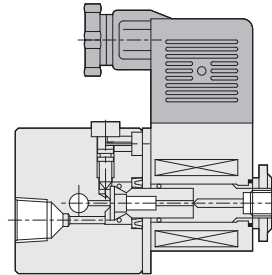

SV SERIES SOLENOID VALVE - SV 310

External Dimensions

CHELIC PNEUMATIC

Internal structure

Dimensions

Single solenoid
3 Ports 2 positions

How to order

Item :
SV series
Solenoid Valve

3 : 300 series

1 : Rc 1/8"

0 : 2 Pos.

24 VDC.
110 VAC.
220 VAC.

L : With LED

1 = 1 set
2 = 2 sets
3 = 3 sets
...