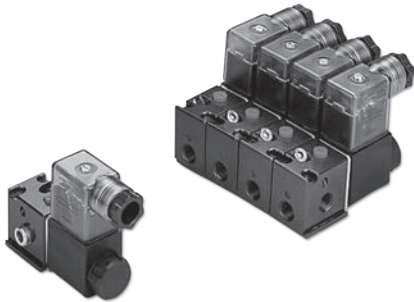

SV SERIES SOLENOID VALVE - SV 310

External Dimensions

CHELIC PNEUMATIC

Internal structure

Dimensions

Single solenoid
3 Ports 2 positions

How to order

Item :
SV series
Solenoid Valve

3 : 300 series

1 : Rc 1/8"

0 : 2 Pos.

24 VDC.
110 VAC.
220 VAC.

L : With LED

1 = 1 set
2 = 2 sets
3 = 3 sets
...