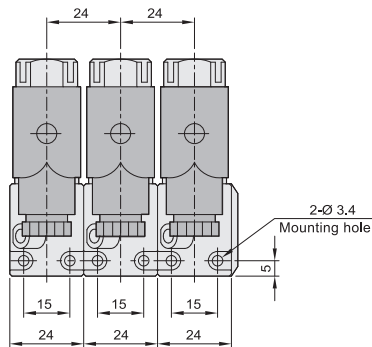

SV SERIES SOLENOID VALVE - SV 310

External Dimensions

CHELIC PNEUMATIC

Internal structure

Dimensions

Single solenoid
3 Ports 2 positions

How to order

Item :
SV series
Solenoid Valve

3 : 300 series

1 : Rc 1/8"

0 : 2 Pos.

24 VDC.
110 VAC.
220 VAC.

L : With LED

1 = 1 set
2 = 2 sets
3 = 3 sets
...